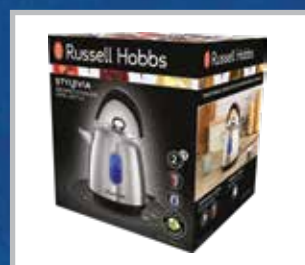

Model Number 28130-70
Dimensions (mm)
H x W x D ..... TBC
Weight of Packaged
product (g) ..... TBC
Quantity per carton ..... TBC
Quantity per pallet ..... TBC
VKB Number 23929016001
EAN Number 5038061109559

*Boiling 1 cup (236ml) vs 1 litre